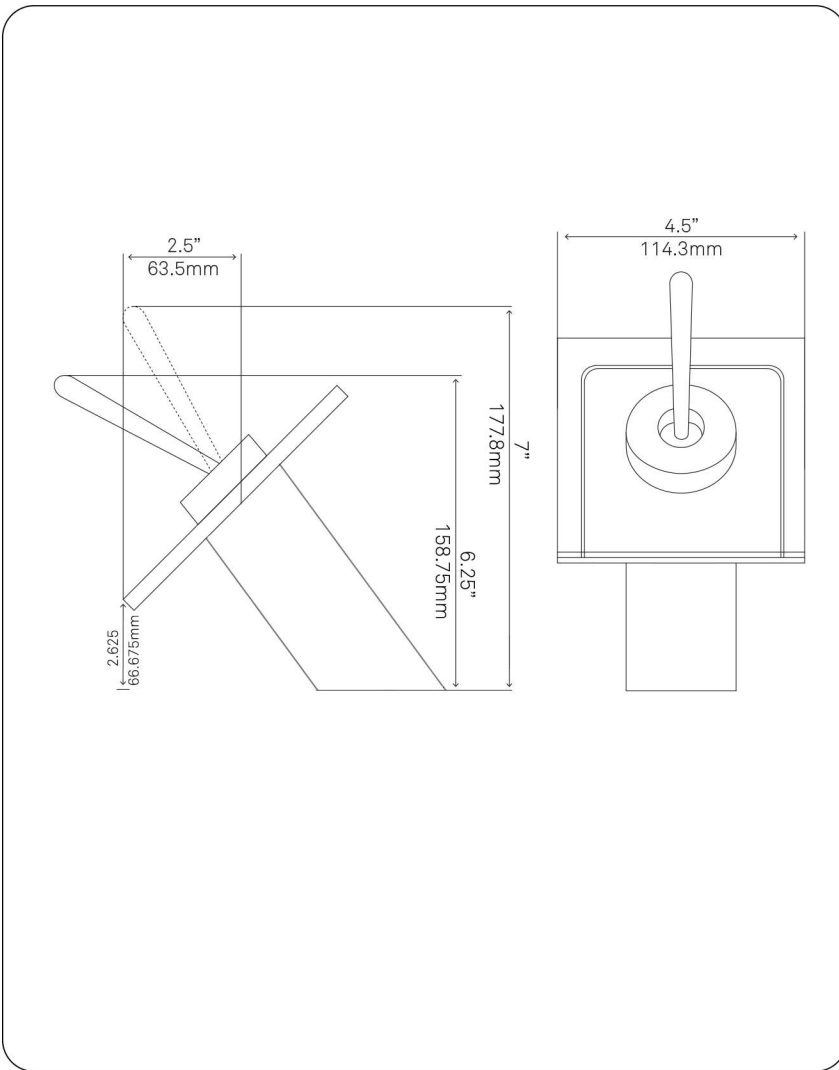

NOTES

Novatto reserves the right (1) to make changes in specifications and materials, and (2) to change or discontinue models, both without notice or obligation. Dimensions are for reference only, see www.NovattoInc.com for finish options and product availability.

Novatto Inc
TOLL FREE 844.404.4242
www.NovattoInc.com